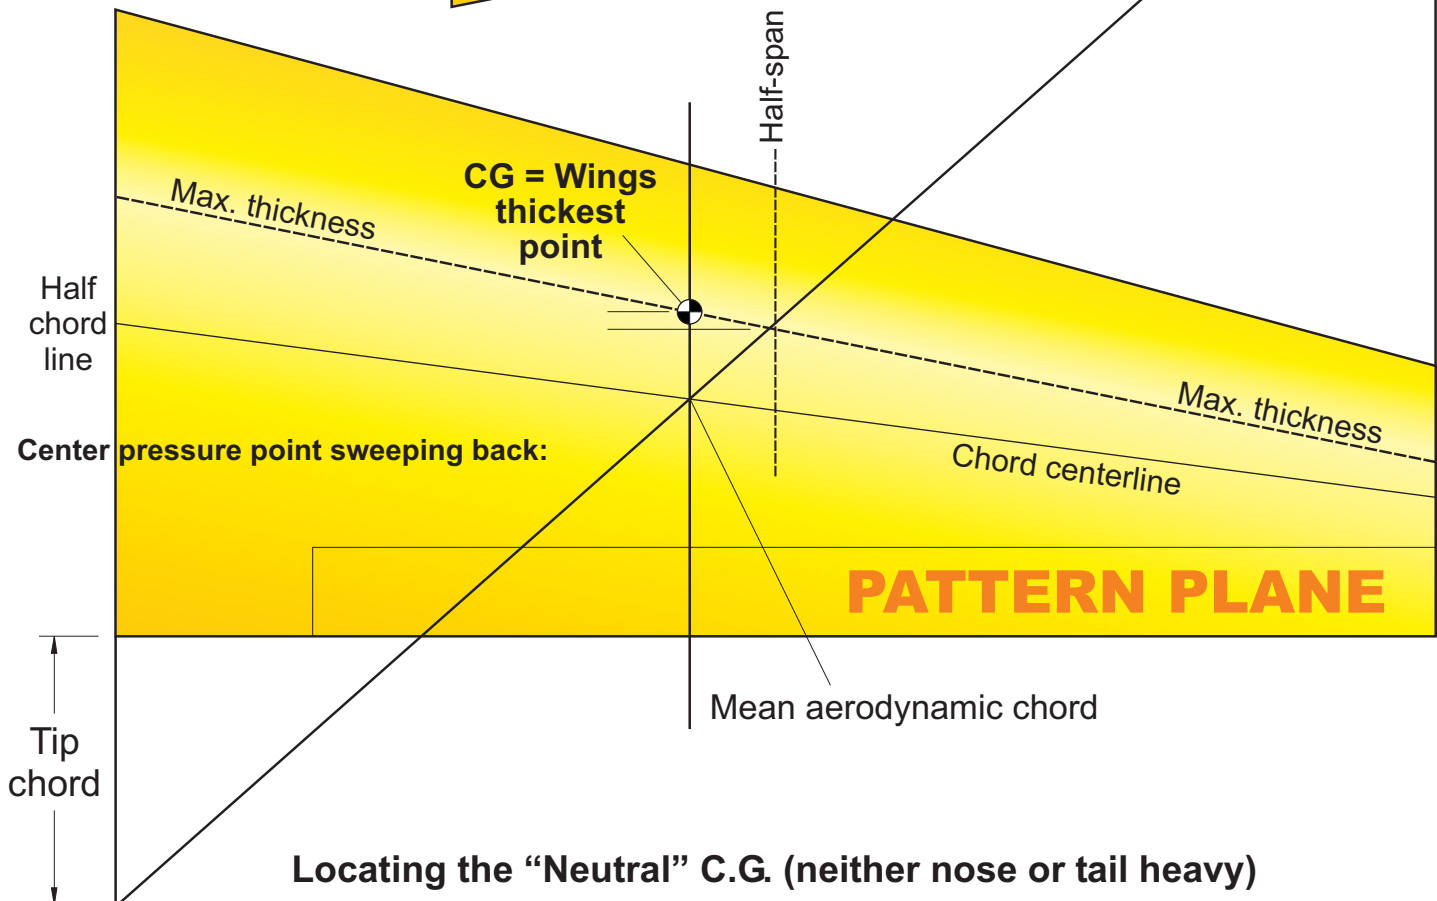

Root chord

Center pressure point sweeping forward:

Root chord

Center pressure point sweeping back:

Locating the "Neutral" C.G. (neither nose or tail heavy)