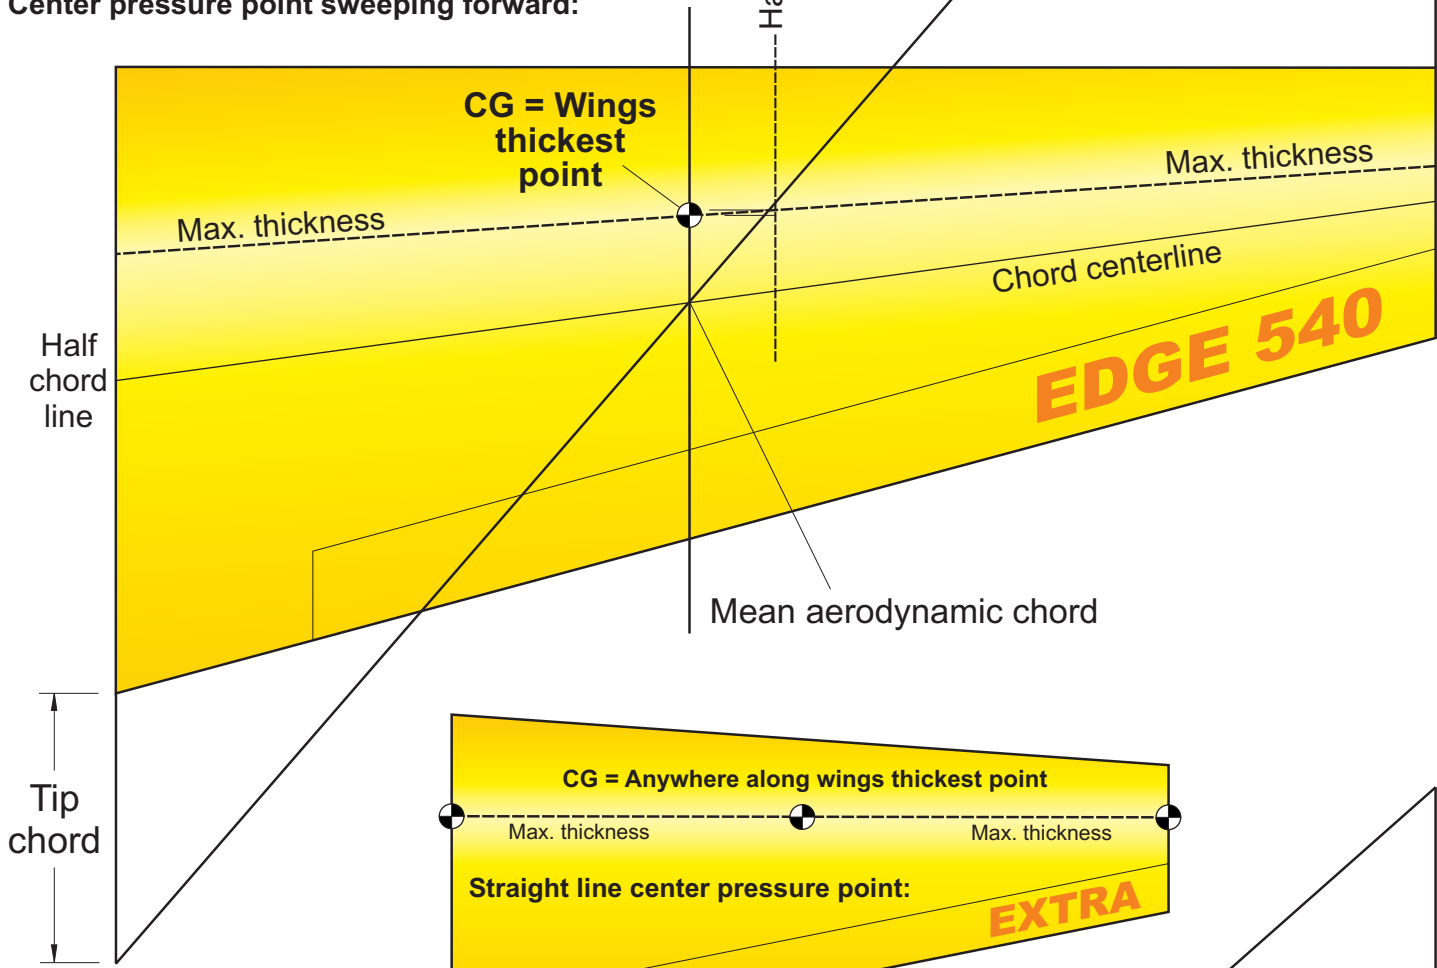

Root chord

Center pressure point sweeping forward:

Root chord

Center pressure point sweeping back:

Locating the "Neutral" C.G. (neither nose or tail heavy)